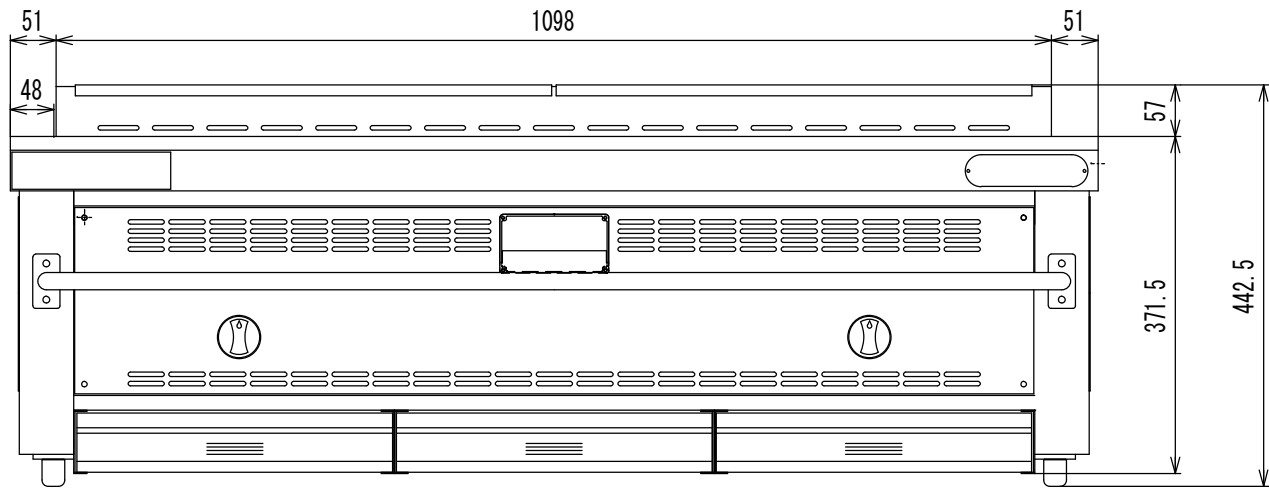

Name of Model	KY-120KL		
Dimension (m/m)	Width	1,200	
	Length	426	
	Height	385	
Gas Consumption	Natural Gas	15.7 KW	
	LPG	15.7 KW	
Ignition	Piezo spark ignition		
Gas connection (Inside Dia)	Natural Gas	13 m/m	
	LPG	9.5 m/m	
Weight (k g)	66 Kg		
Clearance from flammable materials (c m)	Around the griller	upper	hood
		side	20
		back	15
		front	—

Dia. of Hose end: 13m/m dia. for Natural Gas, 9.5m/m dia. for LPG

Kosei Kogyo Co.	Name of Product :		Model						
	Kosei Charcoal Griller		KY-120KL type						