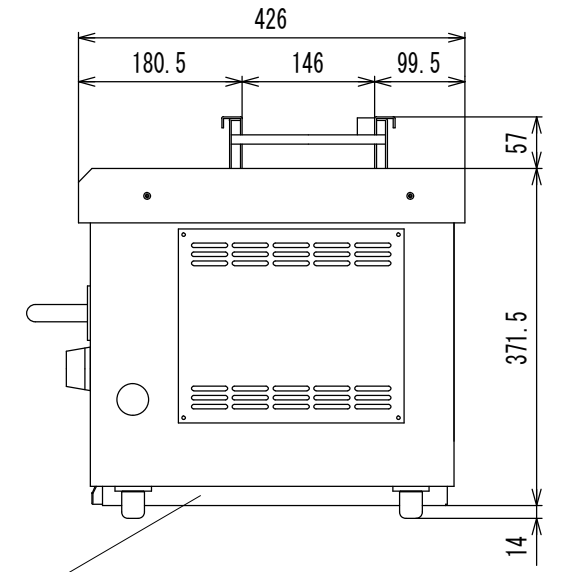

Name of Model	KY-120KL		
Dimension (m/m)	Width	1,200	
	Length	426	
	Height	385	
Gas Consumption	Natural Gas	15.7 KW	
	LPG	15.7 KW	
Ignition	Piezo spark ignition		
Gas connection (Inside Dia)	Natural Gas	13 m/m	
	LPG	9.5 m/m	
Weight (k g)	66 Kg		
Clearance from flammable materials (c m)	Around the griller	upper	hood
		side	20
		back	15
		front	—

Dia. of Hose end: 13m/m dia. for Natural Gas, 9.5m/m dia. for LPG

Kosei Kogyo Co.	Name of Product :		Model						
	Kosei Charcoal Griller		KY-120KL type						