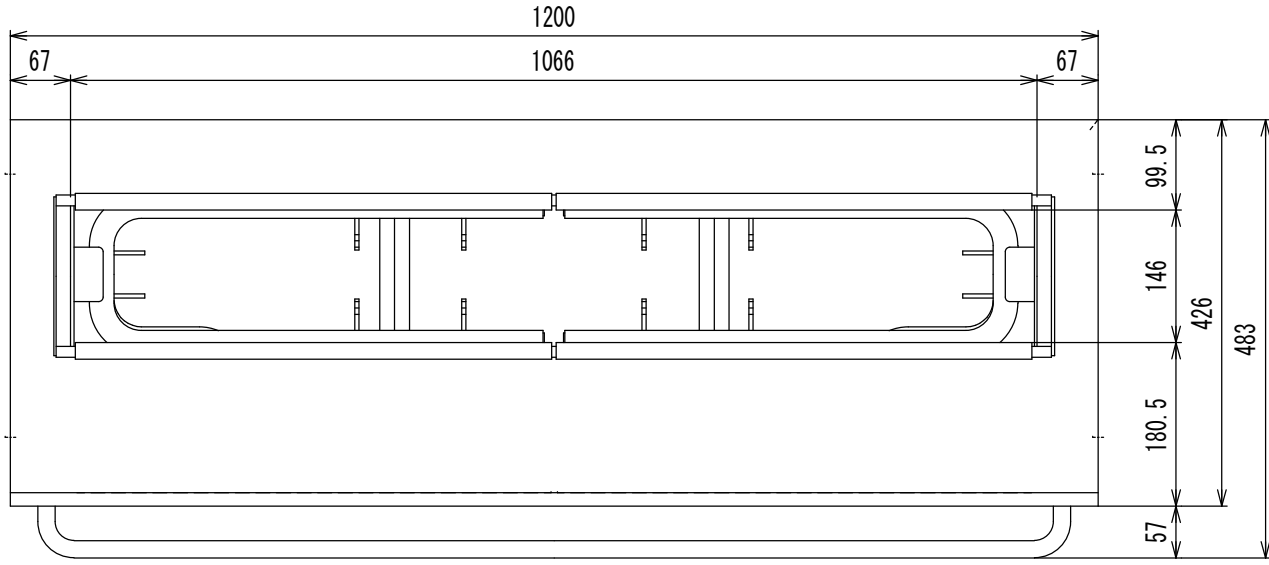

Name of Model	KY-120KL		
Dimension (m/m)	Width	1,200	
	Length	426	
	Height	385	
Gas Consumption	Natural Gas	15.7 KW	
	LPG	15.7 KW	
Ignition	Piezo spark ignition		
Gas connection (Inside Dia)	Natural Gas	13 m/m	
	LPG	9.5 m/m	
Weight (k g)	66 Kg		
Clearance from flammable materials (c m)	Around the griller	upper	hood
		side	20
		back	15
		front	—

Dia. of Hose end: 13m/m dia. for Natural Gas, 9.5m/m dia. for LPG

Kosei Kogyo Co.	Name of Product :		Model						
	Kosei Charcoal Griller		KY-120KL type						