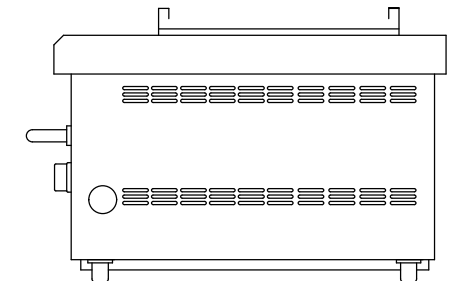

Name of Model	KA-195G		
Dimension (m/m)	Width	1.940	
	Length	610	
	Height	384	
Gas Consumption	Natural gas	47.2 KW	
	L P G	47.2 KW	
Ignition	Piezo spark ignition		
Gas connection (Inside Dia.)	Natural gas	4/4 elbow (25A)	
	L P G	4/4 elbow (25A)	
Weight (k.g)	130 K g		
Clearance from flammable materials (c.m)	Around the grillier	upper	hood
		side	2.0
	front	back	1.5
		front	
Structure of a Floor	Structure of non-combustible		