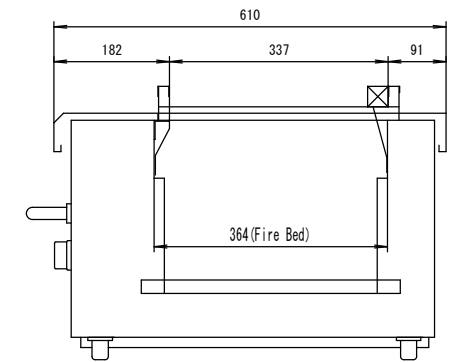

Name of Model	KA-195G		
Dimension (m/m)	Width	1.940	
	Length	610	
	Height	384	
Gas Consumption	Natural gas	47.2 KW	
	L P G	47.2 KW	
Ignition	Piezo spark ignition		
Gas connection (Inside Dia.)	Natural gas	4/4 elbow (25A)	
	L P G	4/4 elbow (25A)	
Weight (k.g)	130 K g		
Clearance from flammable materials (c.m)	Around the grillier	upper	hood
		side	2.0
	front	back	1.5
		front	
Structure of a Floor	Structure of non-combustible		