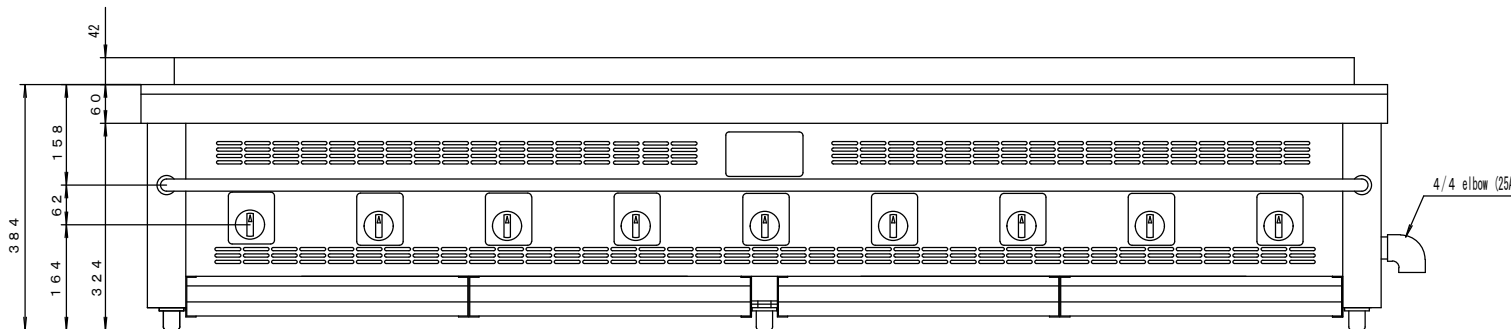

Name of Model	KA-195G		
Dimension (m/m)	Width	1.940	
	Length	610	
	Height	384	
Gas Consumption	Natural gas	47.2 KW	
	L P G	47.2 KW	
Ignition	Piezo spark ignition		
Gas connection (Inside Dia.)	Natural gas	4/4 elbow (25A)	
	L P G	4/4 elbow (25A)	
Weight (k.g)	130 K g		
Clearance from flammable materials (c.m)	Around the grillier	upper	hood
		side	2.0
	front	back	1.5
		front	
Structure of a Floor	Structure of non-combustible		