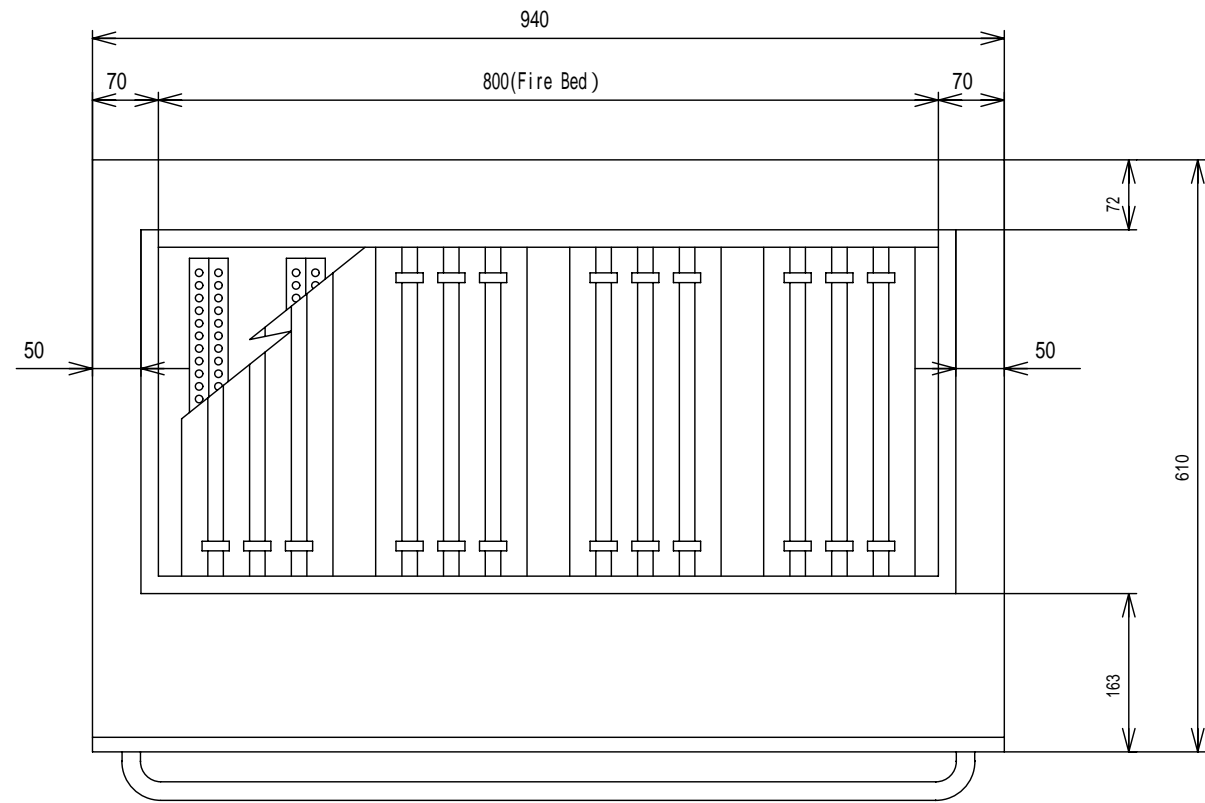

Name of Model	KA-95G		
Dimension (m/m)	Width	940	
	Length	610	
	Height	384	
Gas Consumption	Naturalgas	20.9kWh	
	LPG	20.9kWh	
Ignition	Piezo spark ignition		
Gas connection (Inside Dia.)	Naturalgas	3/4 elbow	
	LPG	3/4 elbow	
Weight (kg)	7.0 Kg		
Clearance from flammable materials (cm)	Around the griller	upper	hood
		side	20
		back	15
	front	—	
	Structure of a Floor	Structure of non-combustible	