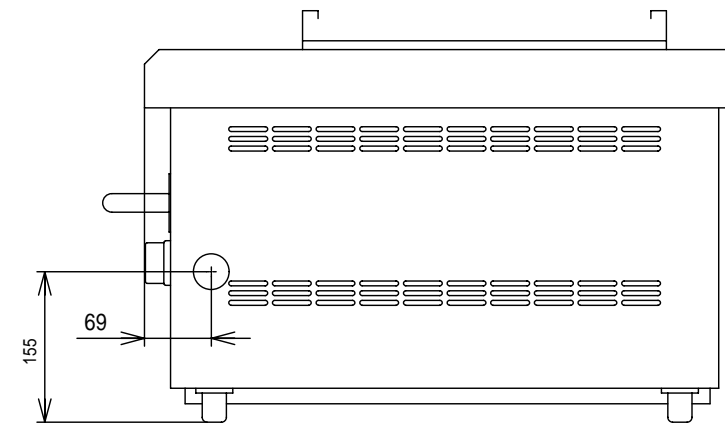

Name of Model	KA-95G		
Dimension (m/m)	Width	940	
	Length	610	
	Height	384	
Gas Consumption	Naturalgas	20.9kWh	
	LPG	20.9kWh	
Ignition	Piezo spark ignition		
Gas connection (Inside Dia.)	Naturalgas	3/4 elbow	
	LPG	3/4 elbow	
Weight (kg)	7.0 Kg		
Clearance from flammable materials (cm)	Around the griller	upper	hood
		side	20
		back	15
	front	—	
	Structure of a Floor	Structure of non-combustible	