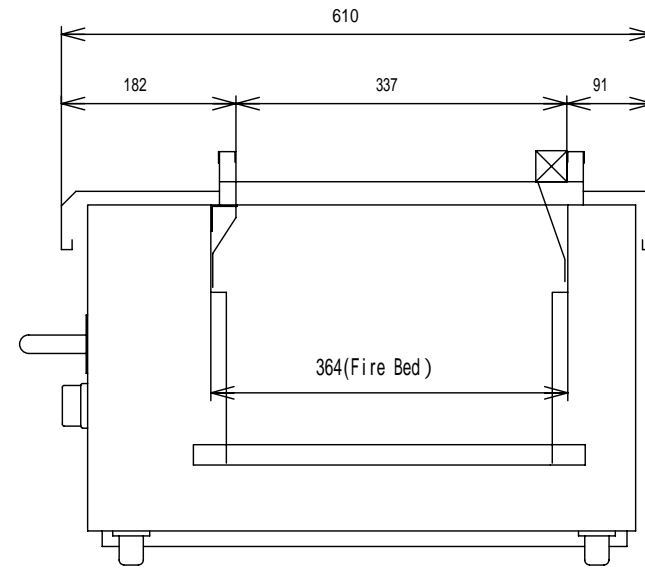

Name of Model	KA-95G		
Dimension (m/m)	Width	940	
	Length	610	
	Height	384	
Gas Consumption	Naturalgas	20.9kWh	
	LPG	20.9kWh	
Ignition	Piezo spark ignition		
Gas connection (Inside Dia.)	Naturalgas	3/4 elbow	
	LPG	3/4 elbow	
Weight (kg)	7.0 Kg		
Clearance from flammable materials (cm)	Around the griller	upper	hood
		side	20
		back	15
	front	—	
	Structure of a Floor	Structure of non-combustible	