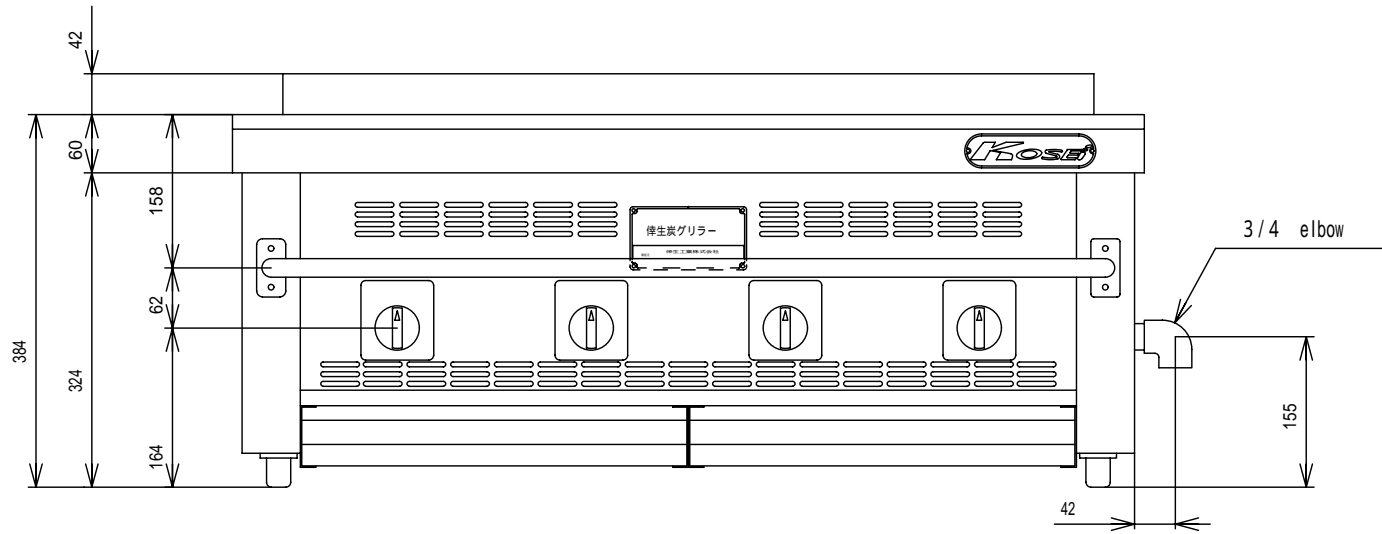

Name of Model	KA-95G		
Dimension (m/m)	Width	940	
	Length	610	
	Height	384	
Gas Consumption	Naturalgas	20.9kWh	
	LPG	20.9kWh	
Ignition	Piezo spark ignition		
Gas connection (Inside Dia.)	Naturalgas	3/4 elbow	
	LPG	3/4 elbow	
Weight (kg)	7.0 Kg		
Clearance from flammable materials (cm)	Around the griller	upper	hood
		side	20
		back	15
	front	—	
	Structure of a Floor	Structure of non-combustible	